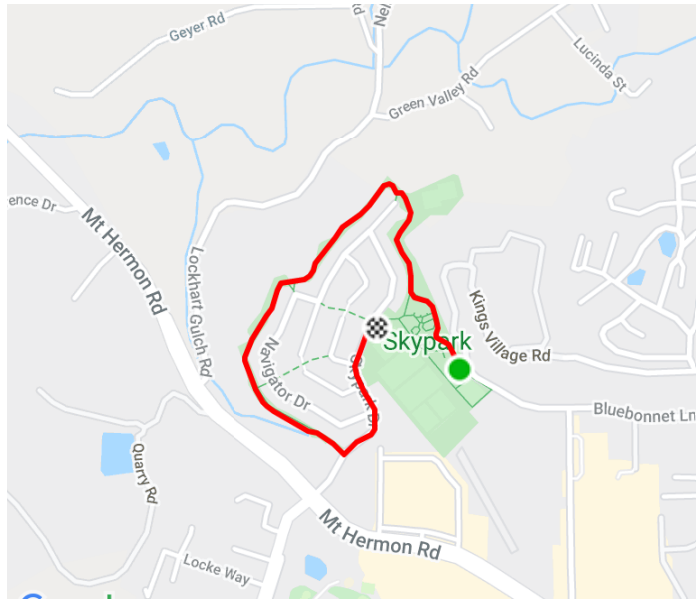

Skypark Kids 1 Mile Route

<https://www.strava.com/routes/2807469197223432244>

1.00 mi

0 ft

Road

Distance

Elevation Gain

Walk Type

Est. Moving Time: 19:27

Google

Map data ©2021

Route recommendations may be incomplete and/or inaccurate and may contain sections of private land and/or sections of terrain that could be challenging or hazardous. Always use your best judgement about the safety of road and trail conditions and follow traffic and property laws. Est. Moving Time based on your avg pace of 19:18/mi over last 4 weeks

DIRECTION	DISTANCE (miles)
Proceed onto null	0.0
Proceed onto null	0.1
Proceed onto null	0.2
Proceed onto null	0.3
Proceed onto null	0.6
Left onto Skypark Drive	0.7
Proceed onto Skypark Drive	0.9
Proceed onto null	0.9
Proceed onto null	0.9
Arrive at Finish	1.0