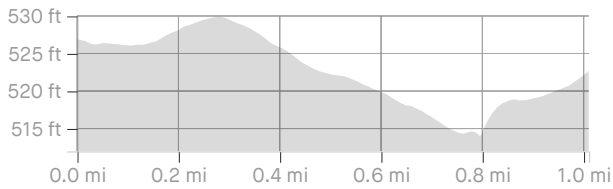

Skypark Kids 1 Mile Route

<https://www.strava.com/routes/2807469197223432244>

1.00 mi

0 ft

Road

Distance

Elevation Gain

Walk Type

Est. Moving Time: 19:27

Google

Map data ©2021

Route recommendations may be incomplete and/or inaccurate and may contain sections of private land and/or sections of terrain that could be challenging or hazardous. Always use your best judgement about the safety of road and trail conditions and follow traffic and property laws. Est. Moving Time based on your avg pace of 19:18/mi over last 4 weeks

DIRECTION	DISTANCE (miles)
Proceed onto null	0.0
Proceed onto null	0.1
Proceed onto null	0.2
Proceed onto null	0.3
Proceed onto null	0.6
Left onto Skypark Drive	0.7
Proceed onto Skypark Drive	0.9
Proceed onto null	0.9
Proceed onto null	0.9
Arrive at Finish	1.0