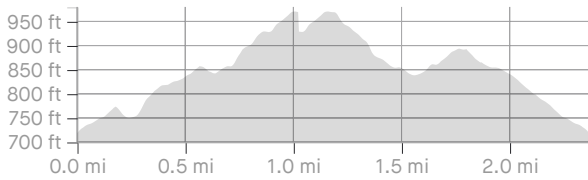

Glenwood Loop

<https://www.strava.com/routes/2807471513547107718>

2.36 mi
Distance

390 ft
Elevation Gain

Trail
Walk Type

Est. Moving Time: **45:39**

Map data ©2021

Route recommendations may be incomplete and/or inaccurate and may contain sections of private land and/or sections of terrain that could be challenging or hazardous. Always use your best judgement about the safety of road and trail conditions and follow traffic and property laws. Est. Moving Time based on your avg pace of 19:18/mi over last 4 weeks

DIRECTION	DISTANCE (miles)
Proceed onto Entrance Trail	0.0

Left onto Blue Loop	0.1
Continue on Green Loop	0.4
Right onto Yellow Loop	0.5
Proceed onto Yellow Loop	0.7
Right onto Magenta Loop	0.8
Proceed onto Magenta Loop	0.9
Proceed onto Magenta Loop	1.0
Proceed onto Magenta Loop	1.2
Proceed onto Magenta Loop	1.2
Proceed onto Magenta Loop	1.3
Continue on Yellow Loop	1.3
Right onto Connector Trail	1.3
Continue on Green Loop	1.3
Proceed onto Green Loop	1.5
Left onto Blue Loop	1.5
Right onto Orange Loop	1.6
Proceed onto Orange Shortcut	1.8
Left onto Orange Loop	1.8
Proceed onto Orange Loop	1.8
Right onto Blue Loop	1.9
Proceed onto Blue Loop	2.1
Right onto Entrance Trail	2.1
Arrive at Finish	2.3