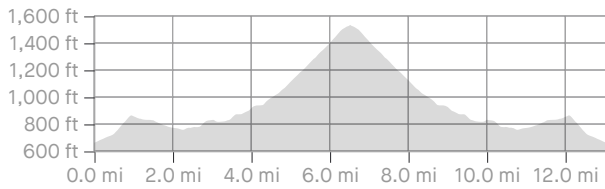

Glenwood Hustle

<https://www.strava.com/routes/2806346660810556062>

13.03 mi

1,116 ft

Road

Distance

Elevation Gain

Ride Type

Est. Moving Time: 52:07

Map data ©2021

Route recommendations may be incomplete and/or inaccurate and may contain sections of private land and/or sections of terrain that could be challenging or hazardous. Always use your best judgement about the safety of road and trail conditions and follow traffic and property laws. Est. Moving Time based on your avg speed of 15.0 mi/h over last 4 weeks